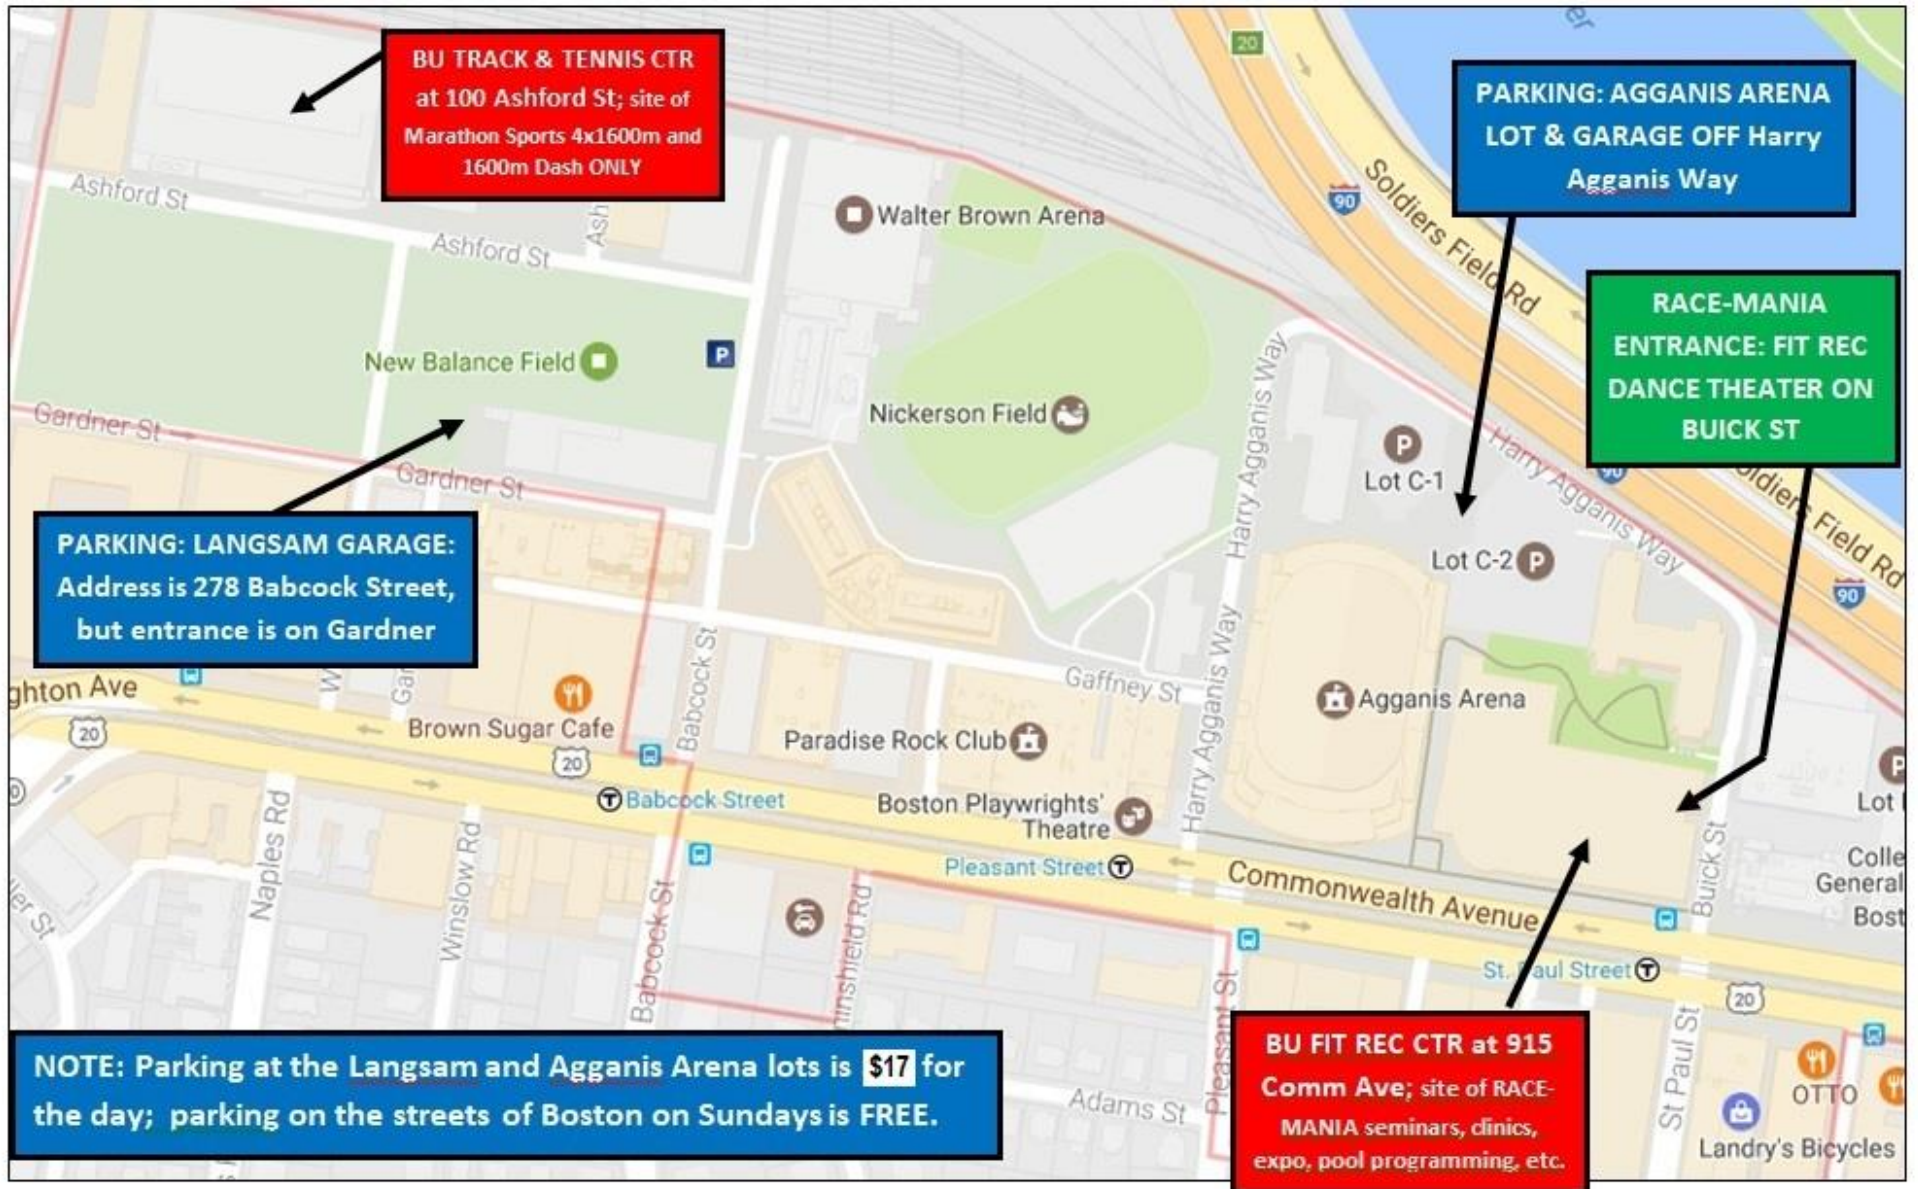

## PARKING FOR RACE-MANIA AT THE BU FIT REC CENTER

**NOTE: Additional parking at the Essex St Garage at 142 Essex Street in Brookline, 2 blocks east of Buick Street (not shown on this map)**